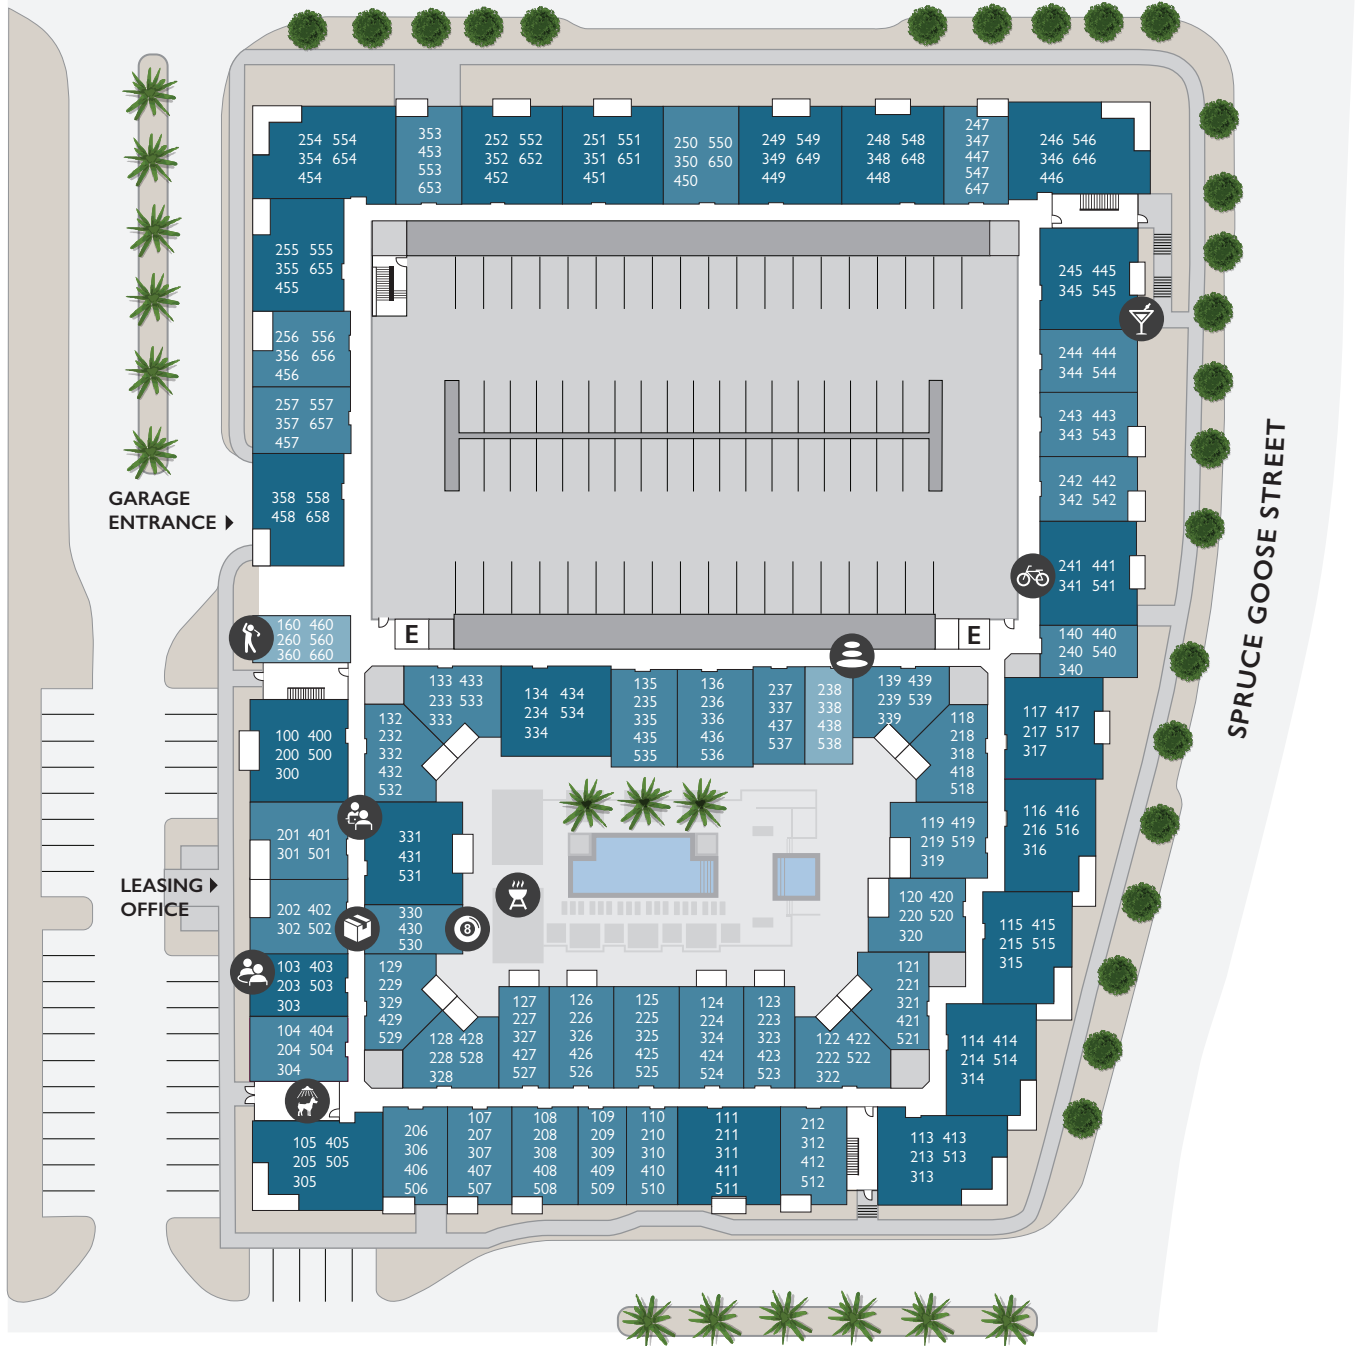

LA MADRES MOUNTAIN DRIVE

E ELEVATOR

STUDIO

ONE BEDROOM

TWO BEDROOM

BAR / GAMEROOM

BBQs

BIKE STORAGE

CO-WORKING SPACE

CONFERENCE ROOM

MAIL/PACKAGE ROOM

PET SPA

SKY LOUNGE (6th Floor)

SPA SUITE

SPORTS LOUNGE

ECHO

2255 SOUTH SPRUCE GOOSE STREET, LAS VEGAS, NV 89135

LIVETANAGERECHO.COM